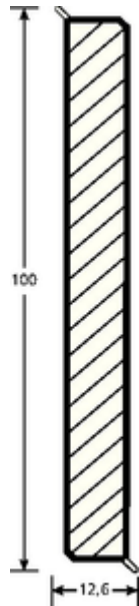

## FICHE TECHNIQUE

**DESCRIPTION**

Wooden Core AME BOIS Skirtings.

Rigid skirting with excellent impact resistance (shock absorption). Water and dust proof thanks to its soft lips on the top and bottom of the skirting.

Colour : White

Length : 2,50 M

Thickness : 12,6 mm

Height : 2520

**USE**

Indoor use.

**REFERENCE**

- 2520

CUBU WHITE SKIRTING 11 X 100 MM X 2.50M

**MATERIAL**

High resistance HDF core, encased in a composite structure made from a combination of polypropylene and a high quality, chlorine-free thermoplastic elastomer. PVC- and phthalate-free.